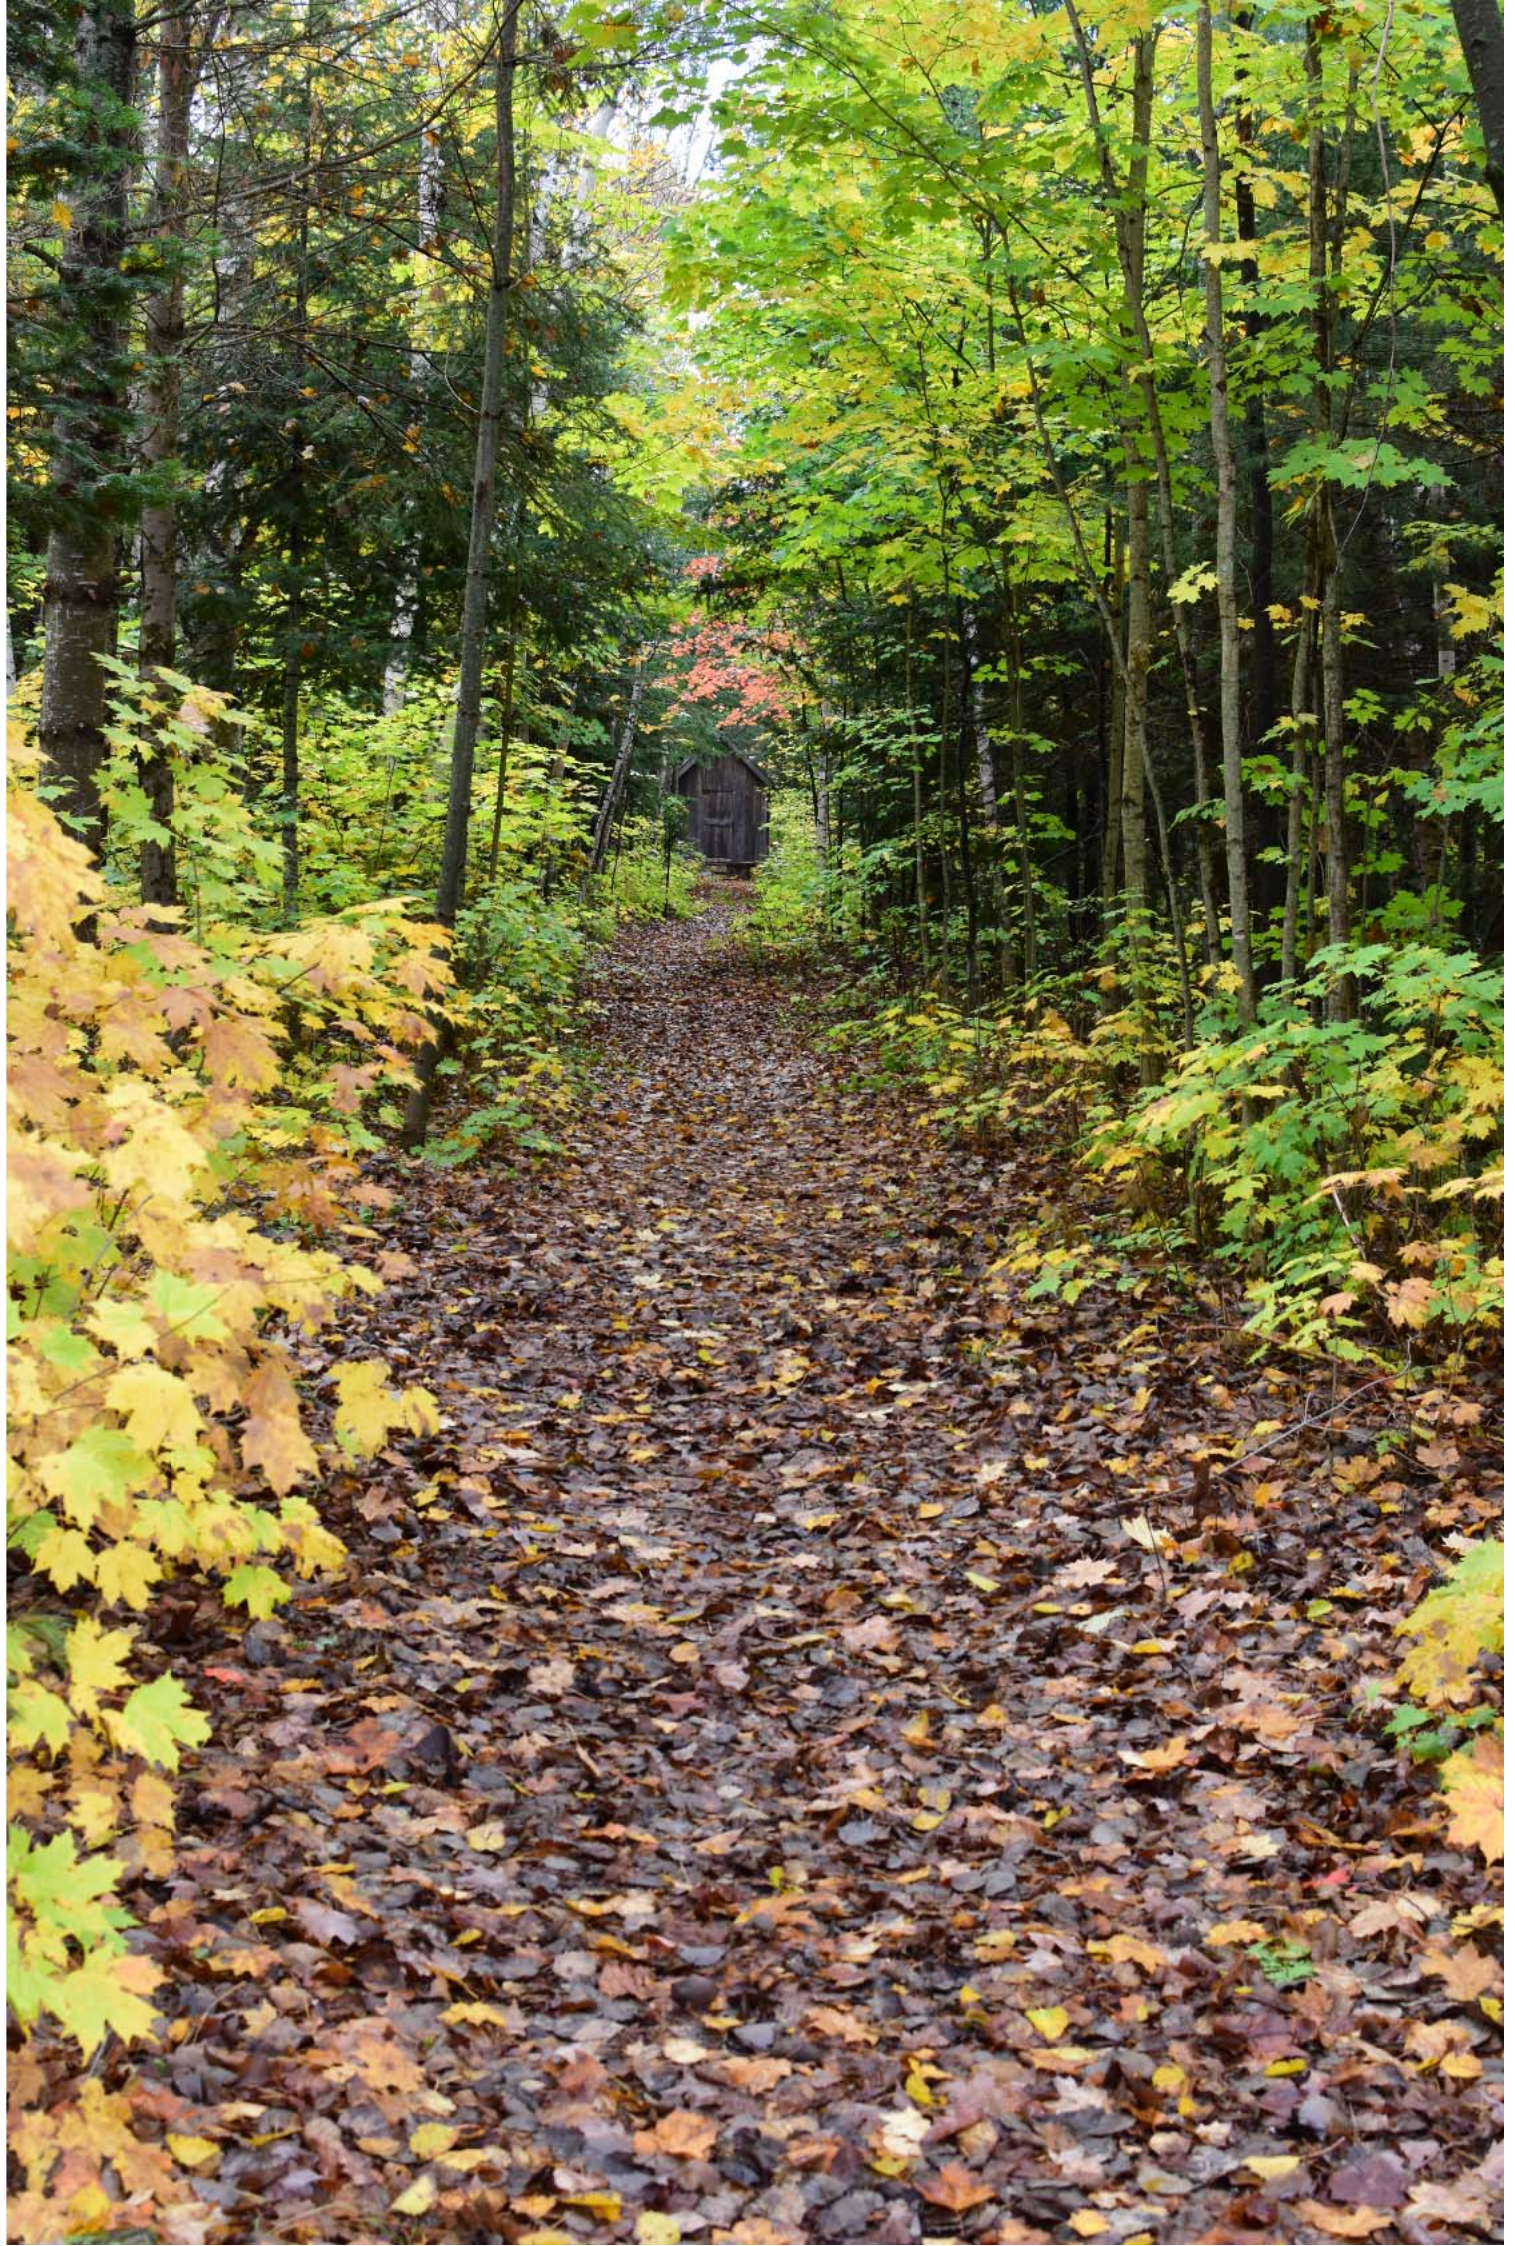

TRAIL

A red rectangular sign with a black border. At the top is a white circle with a red diagonal slash over a black silhouette of a fish. Below the icon, the text "NO LIVE BAIT BEYOND THIS POINT" is written in white, bold, sans-serif capital letters. At the bottom of the sign is a small white silhouette of a fishing boat.

**NO
LIVE BAIT
BEYOND THIS POINT**

BLACK Lk. SHELTER CABIN >

LAKE ACCESS