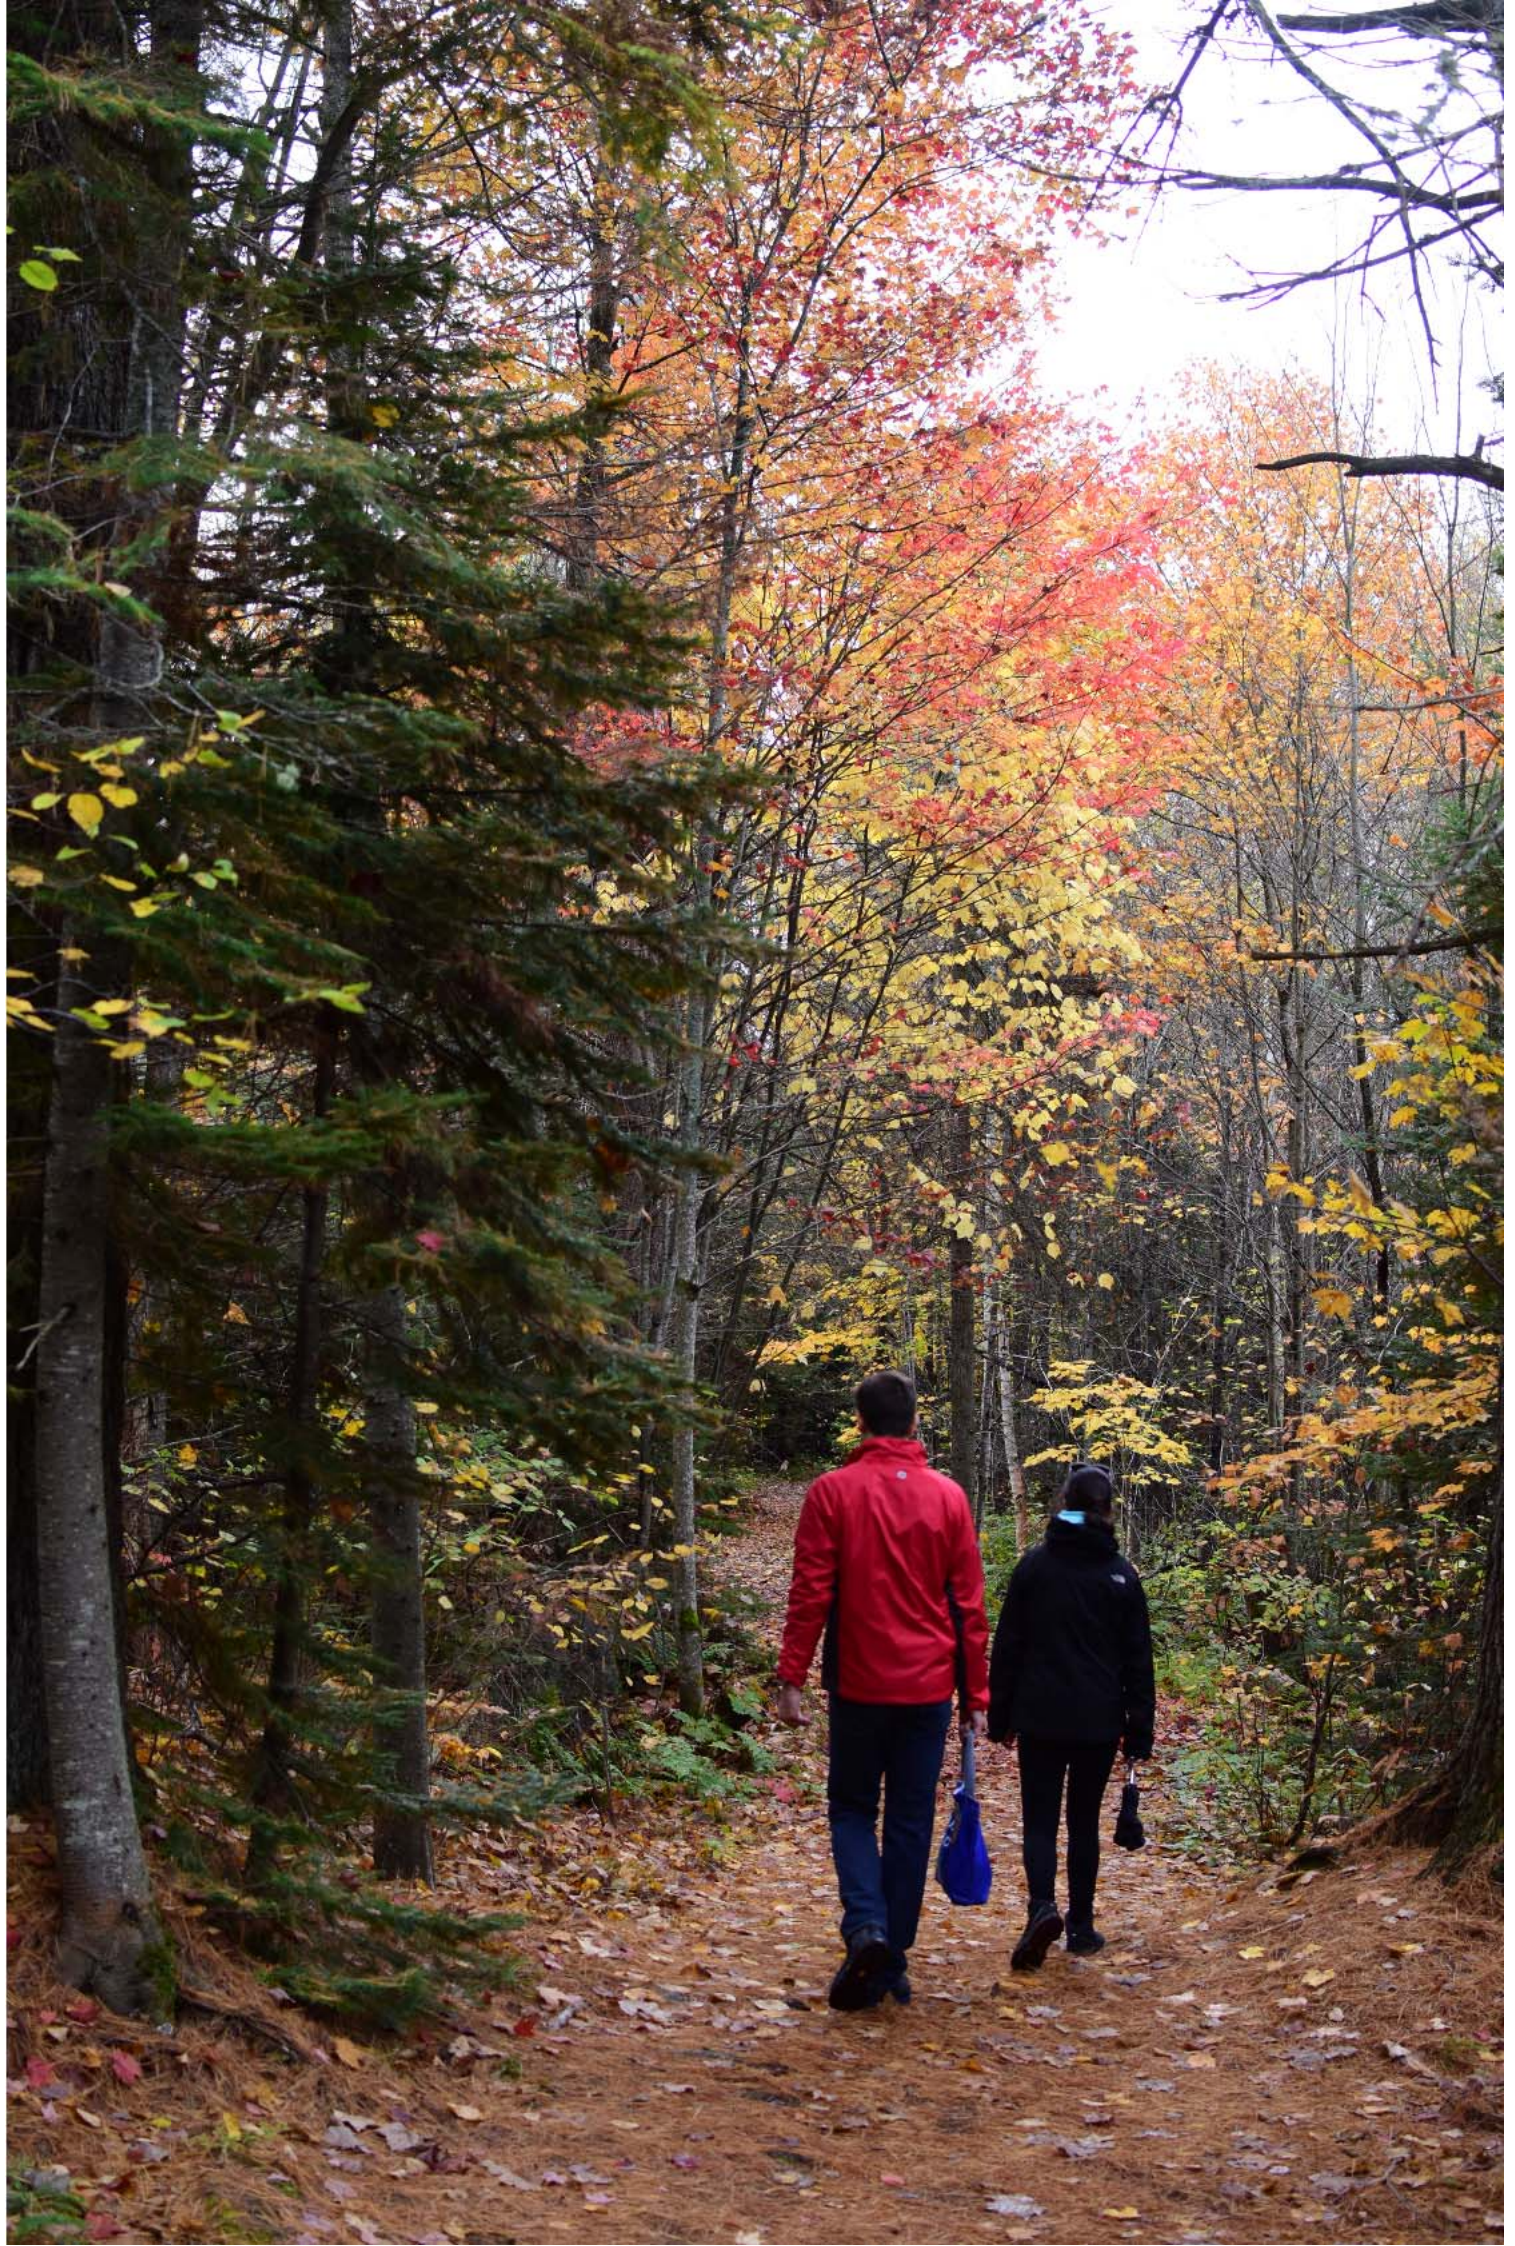

TRAIL

A red rectangular sign with a black border. At the top is a white circle with a red diagonal slash over a black silhouette of a fish. Below the icon, the text "NO LIVE BAIT BEYOND THIS POINT" is written in white, bold, sans-serif capital letters. At the bottom of the sign is a small white silhouette of a fishing boat.

**NO
LIVE BAIT
BEYOND THIS POINT**

BLACK Lk. SHELTER CABIN >

LAKE ACCESS