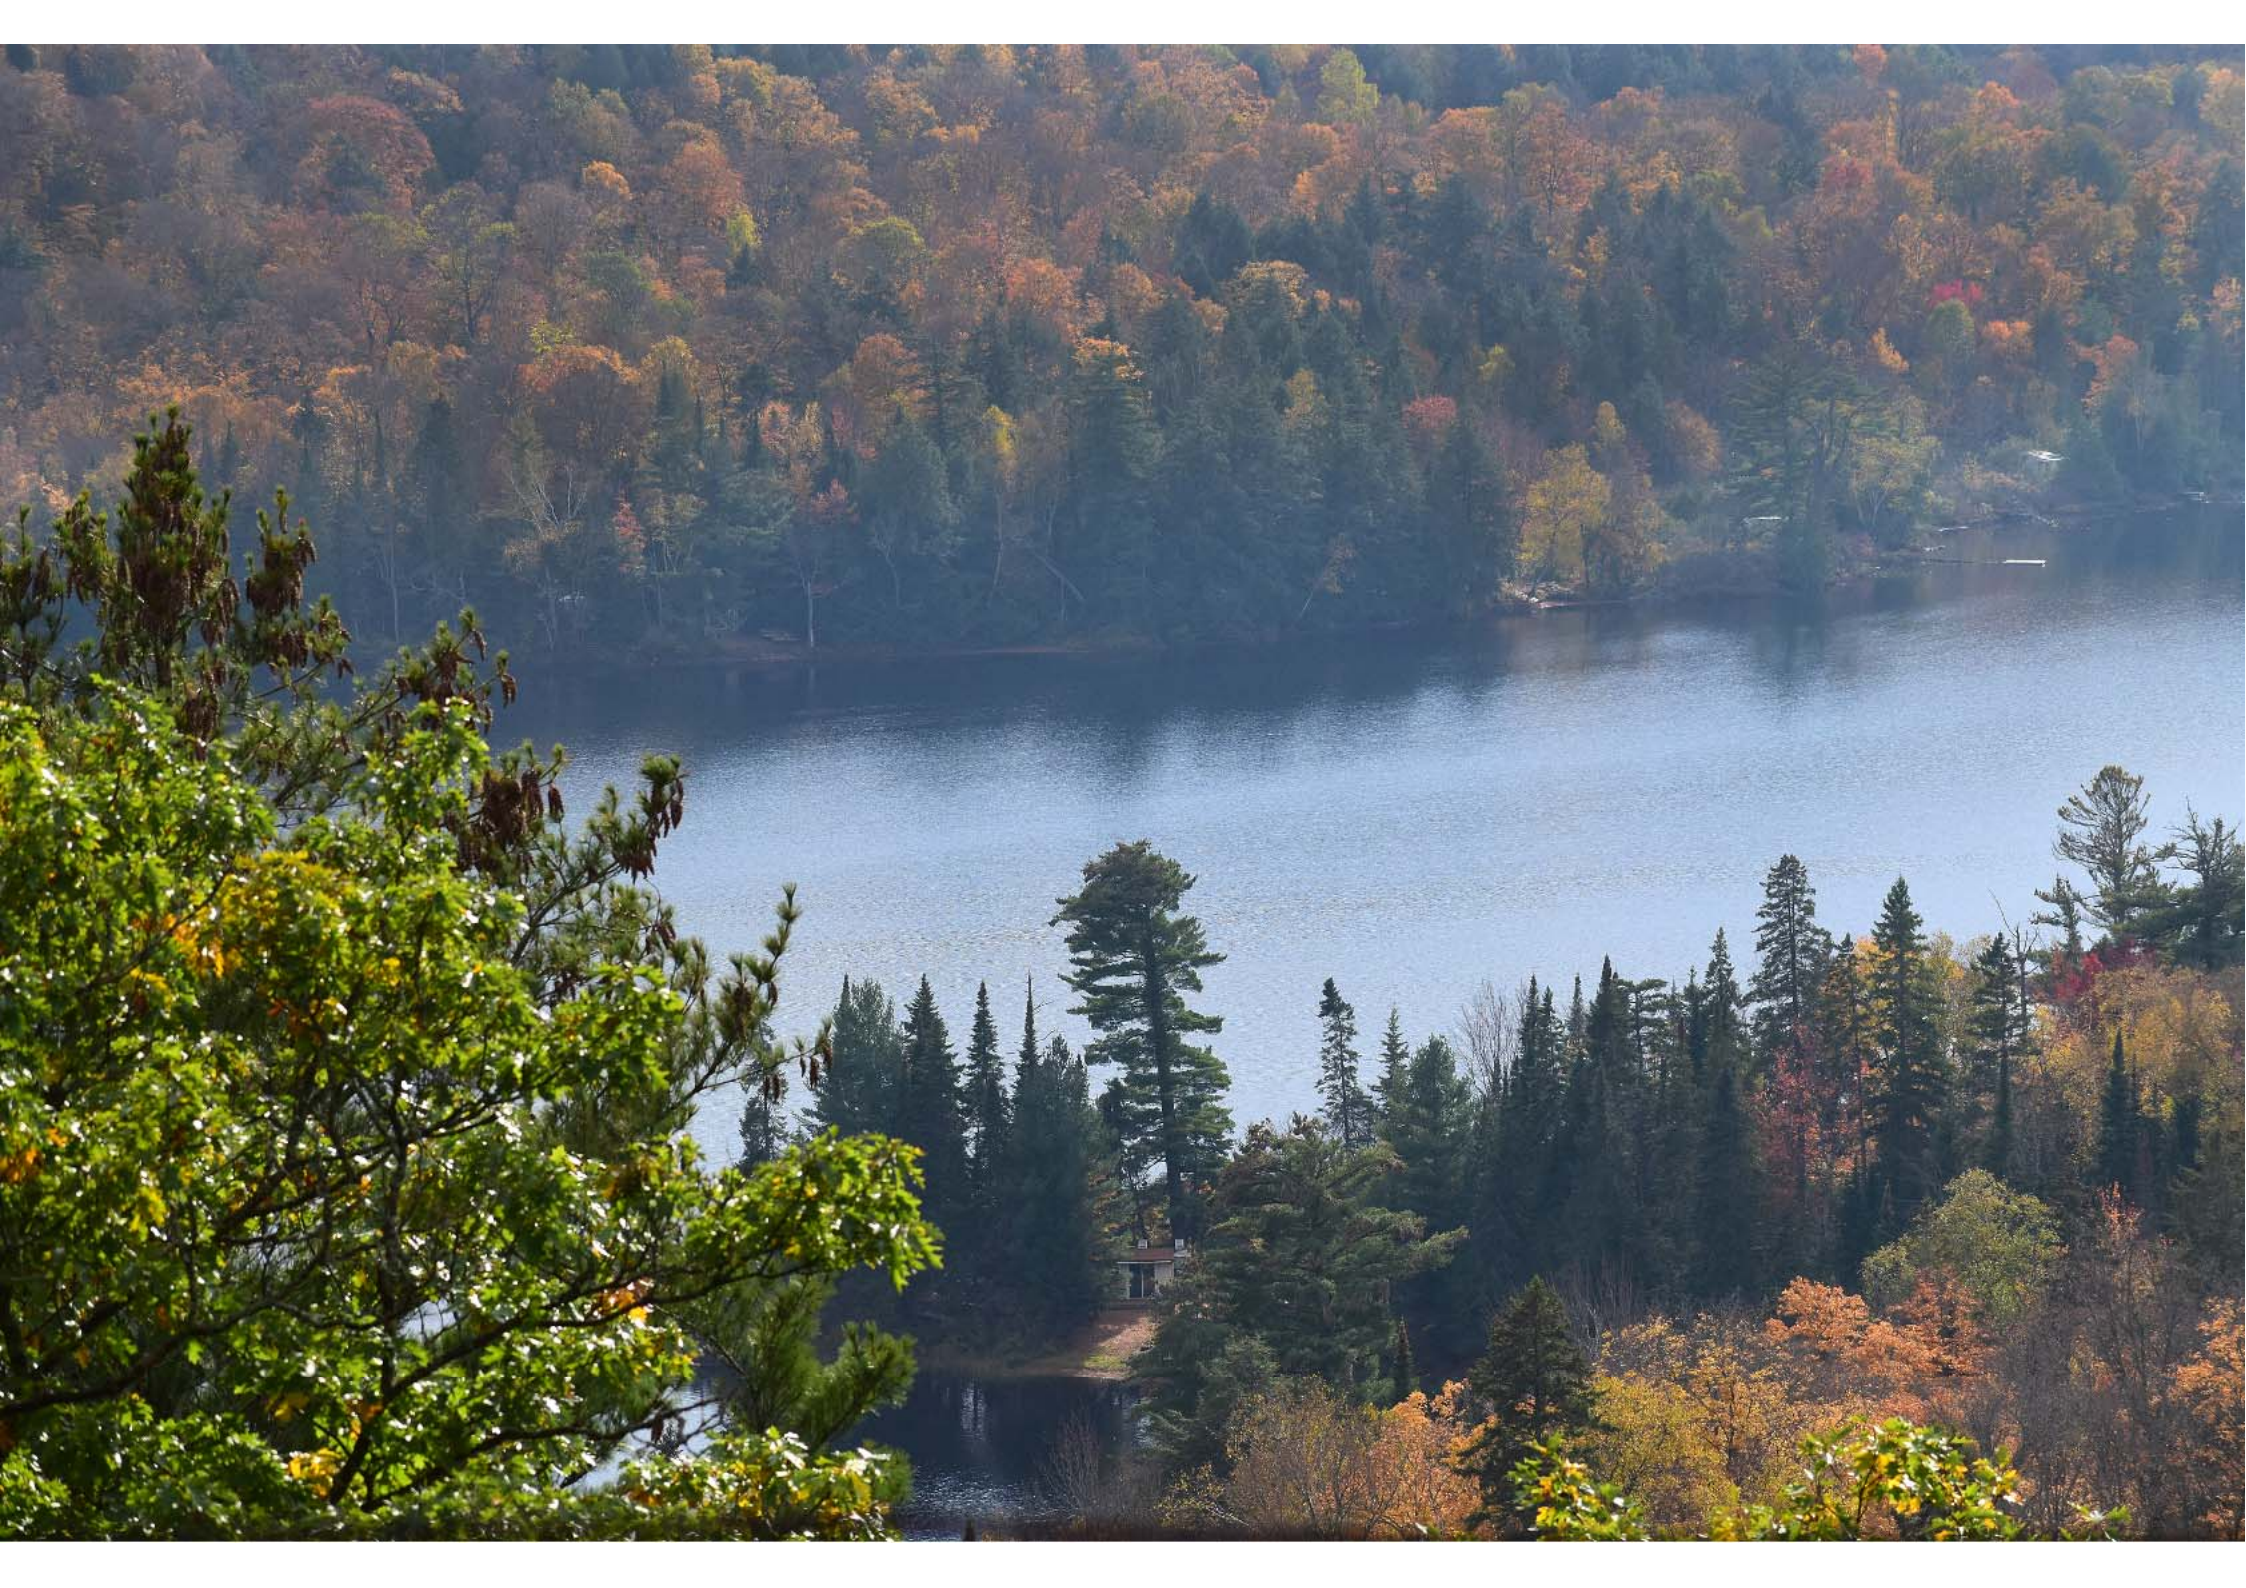

TRAIL

A red rectangular sign with a black border. At the top is a white circle with a red diagonal slash over a black silhouette of a fish. Below the icon, the text "NO LIVE BAIT BEYOND THIS POINT" is written in white, bold, sans-serif capital letters. At the bottom of the sign is a small white silhouette of a fishing boat.

**NO
LIVE BAIT
BEYOND THIS POINT**

BLACK Lk. SHELTER CABIN >

LAKE ACCESS