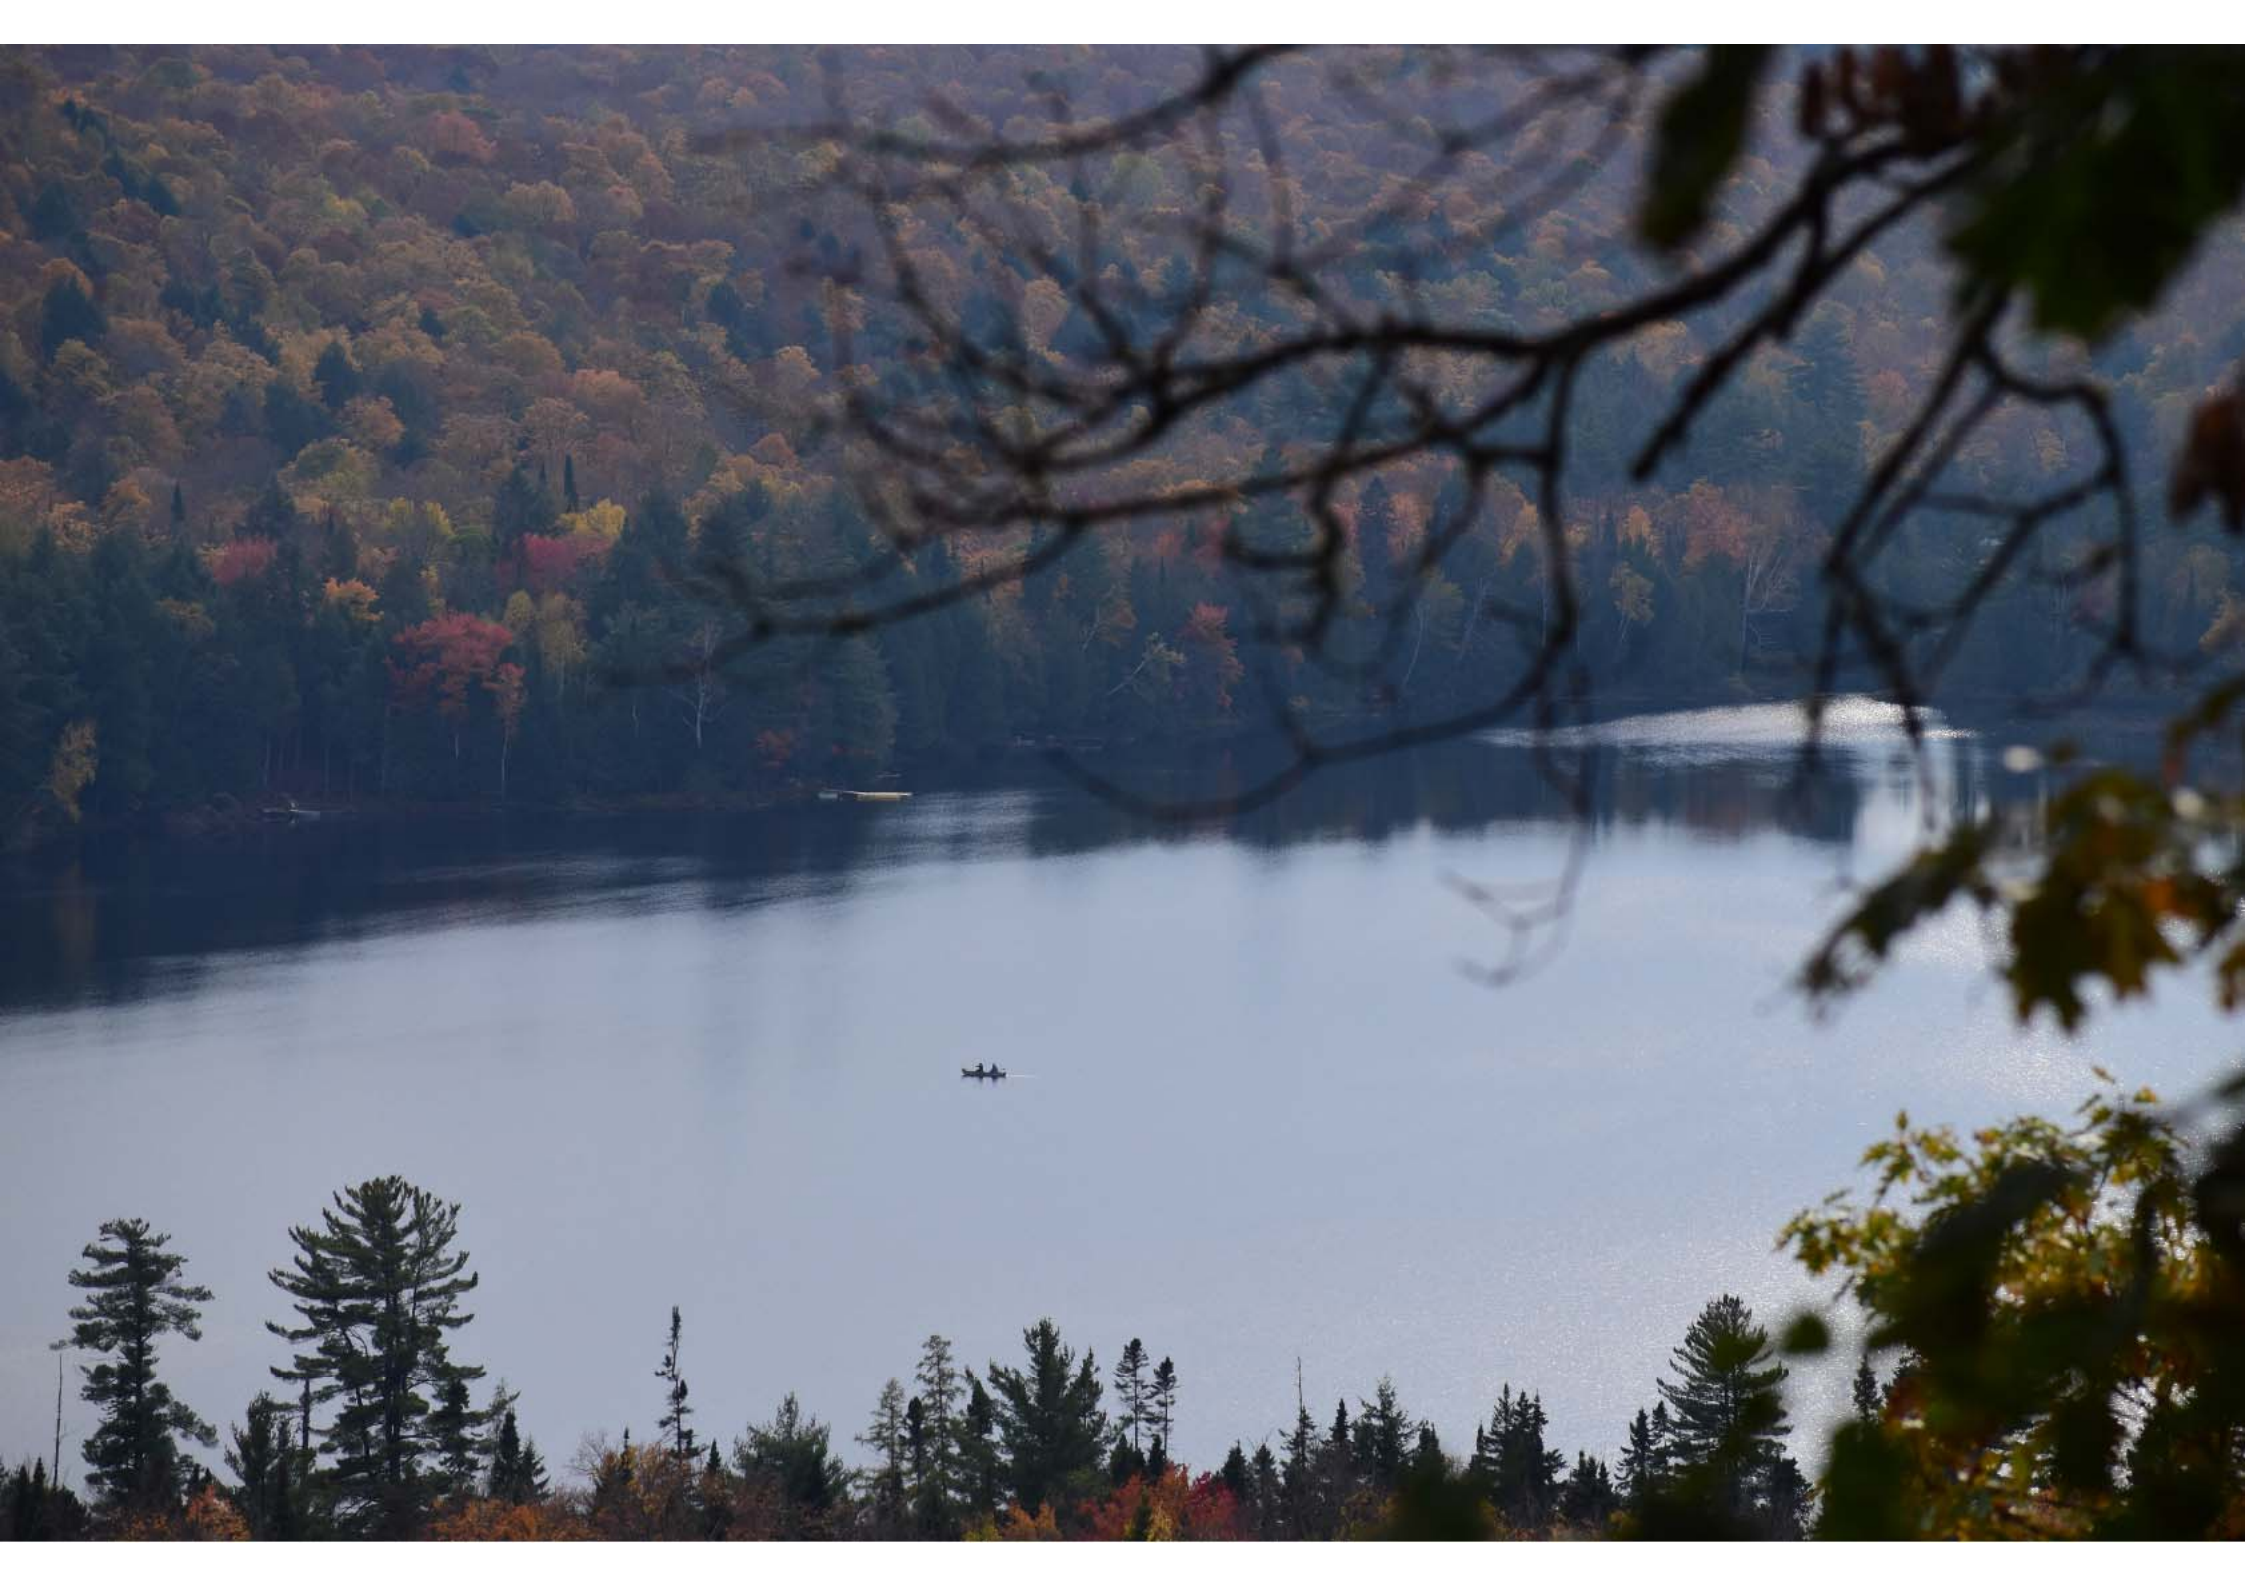

TRAIL

A red rectangular sign with a black border. At the top is a white circle with a red diagonal slash over a black silhouette of a fish. Below the icon, the text "NO LIVE BAIT BEYOND THIS POINT" is written in white, bold, sans-serif capital letters. At the bottom of the sign is a small white silhouette of a fishing boat.

**NO
LIVE BAIT
BEYOND THIS POINT**

BLACK Lk. SHELTER CABIN >

LAKE ACCESS