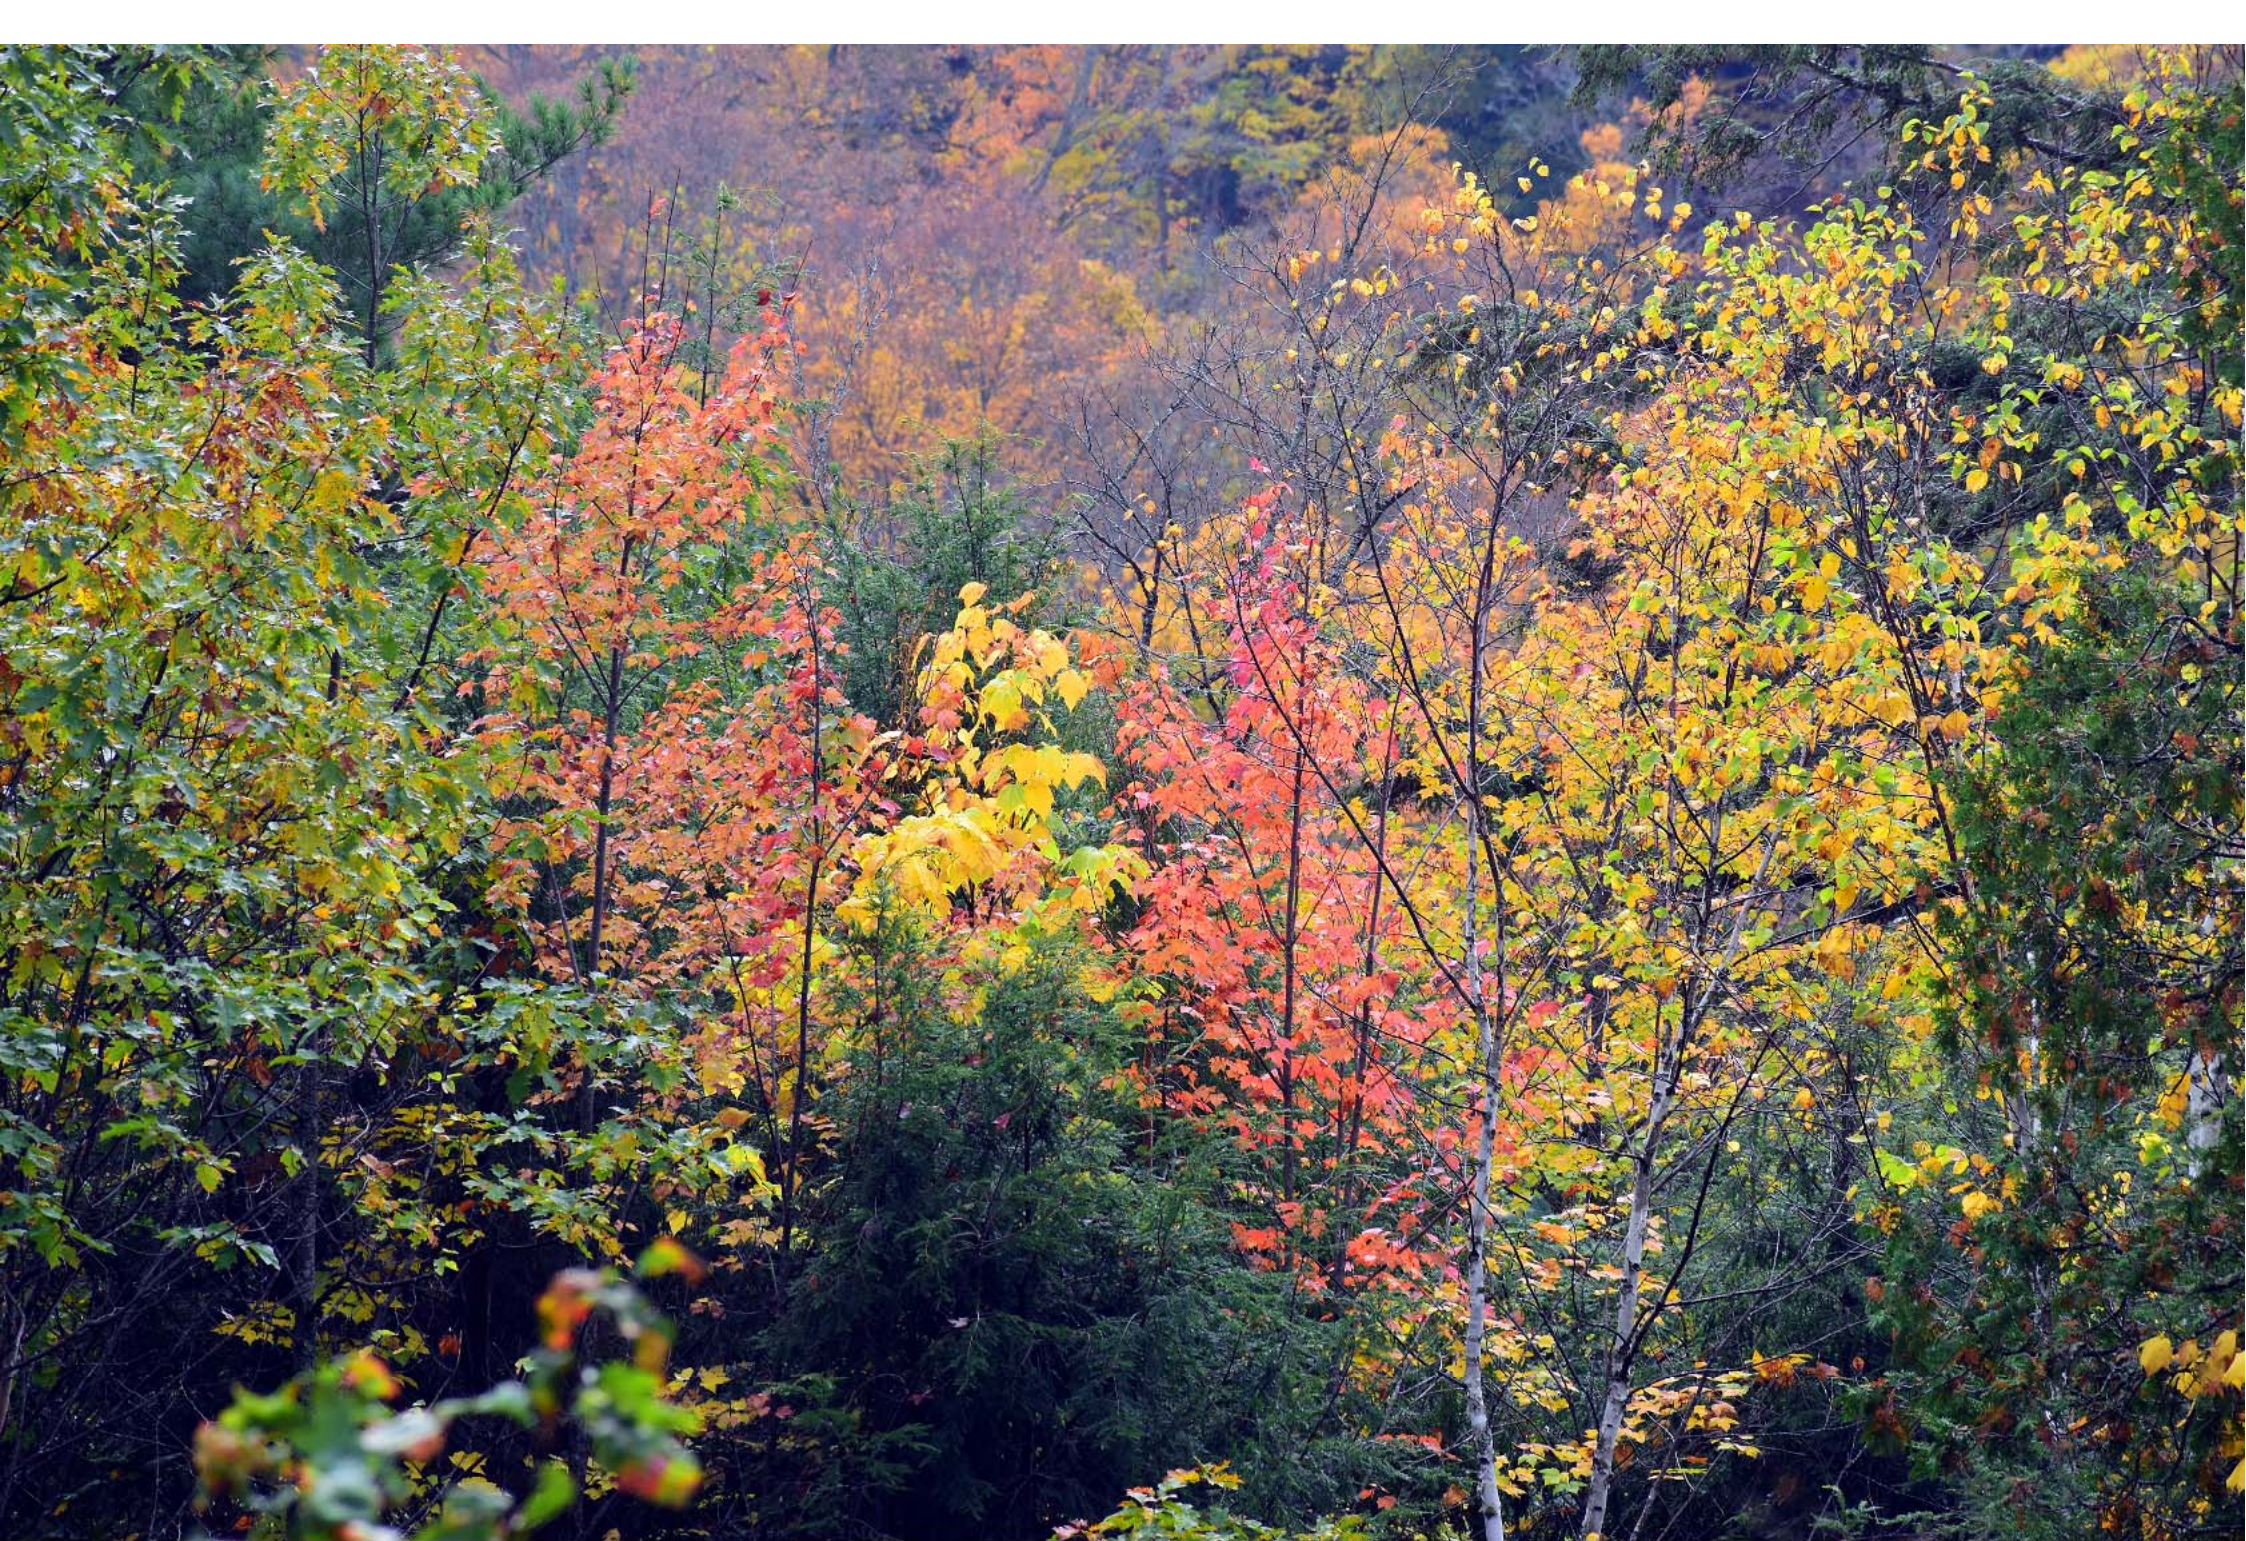

TRAIL

A red rectangular sign with a black border. At the top is a white circle with a red diagonal slash over a black silhouette of a fish. Below the icon, the text "NO LIVE BAIT BEYOND THIS POINT" is written in white, bold, sans-serif capital letters. At the bottom of the sign is a small white silhouette of a fishing boat.

**NO
LIVE BAIT
BEYOND THIS POINT**

BLACK Lk. SHELTER CABIN >

LAKE ACCESS