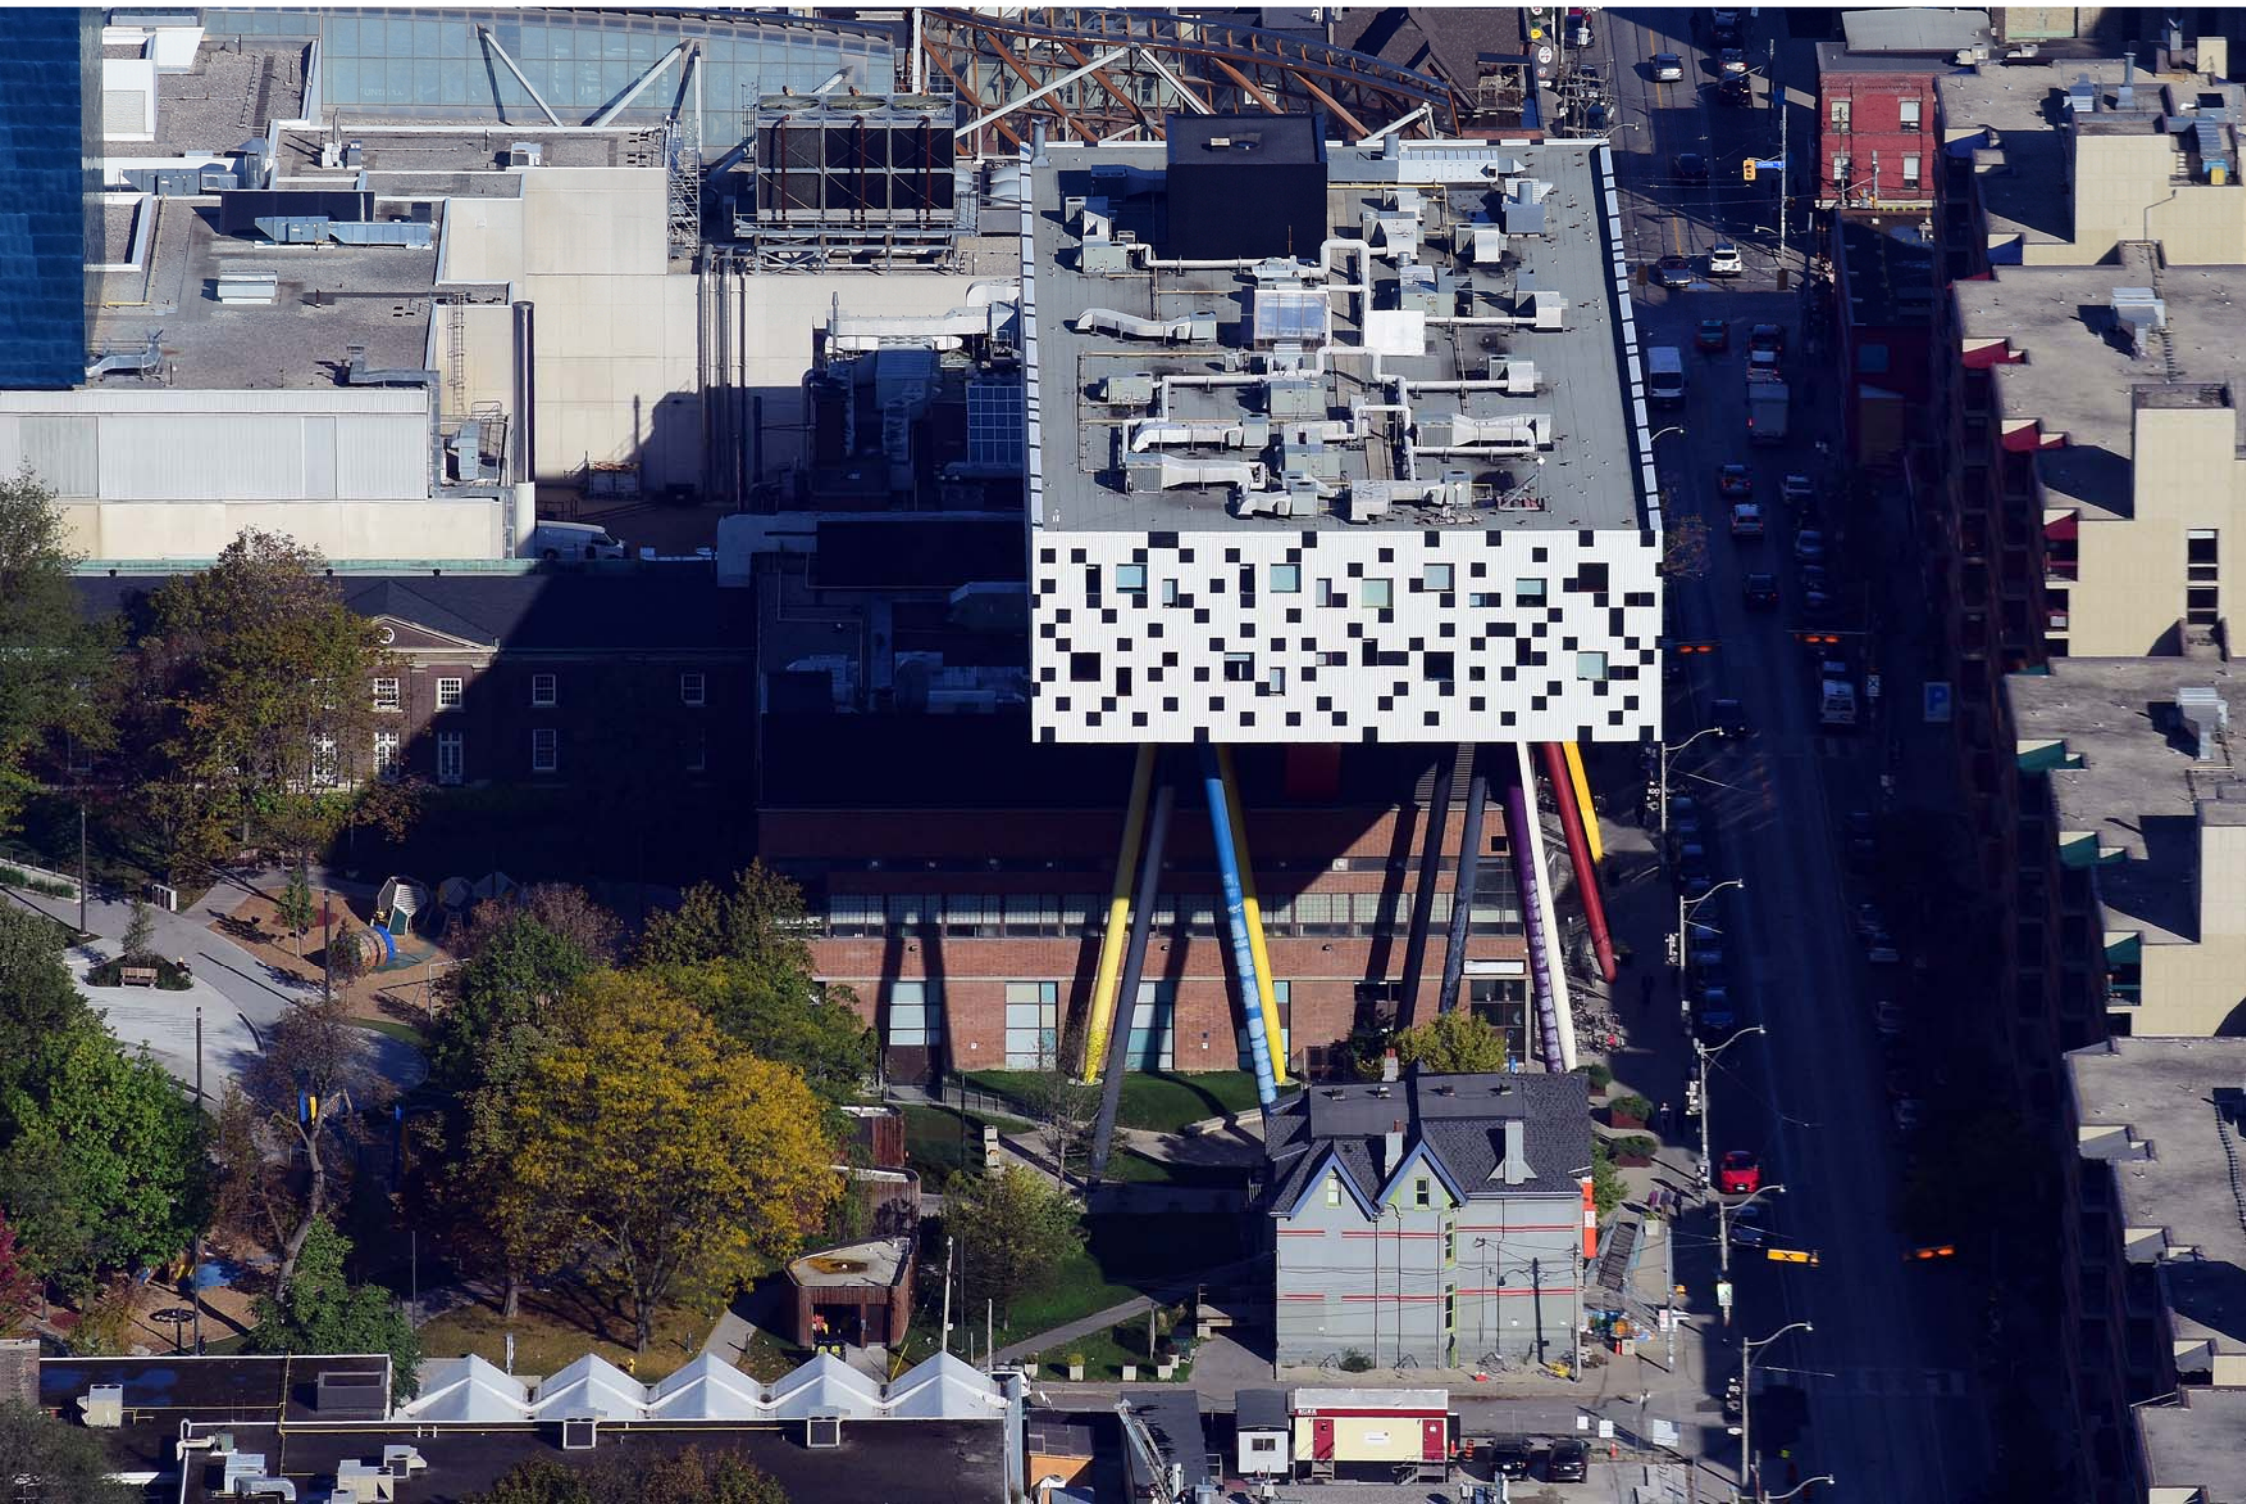

**da Thompson Park**

**da Casa Loma**

Sheraton Centre

Hilton

I AM THE MASTER OF MY FATE

BIG BANG THEORY

Hilton  
Garden Inn

King Street Tower

HYATT

MEC

NHL  
CENTENNIAL  
EXHIBIT

the denon market

SOHO HOTEL METROPOLITAN

**JAMESON**  
Triple Distilled,  
Twice as Smooth

PATTISON

SOHO HOTEL METROPOLITAN