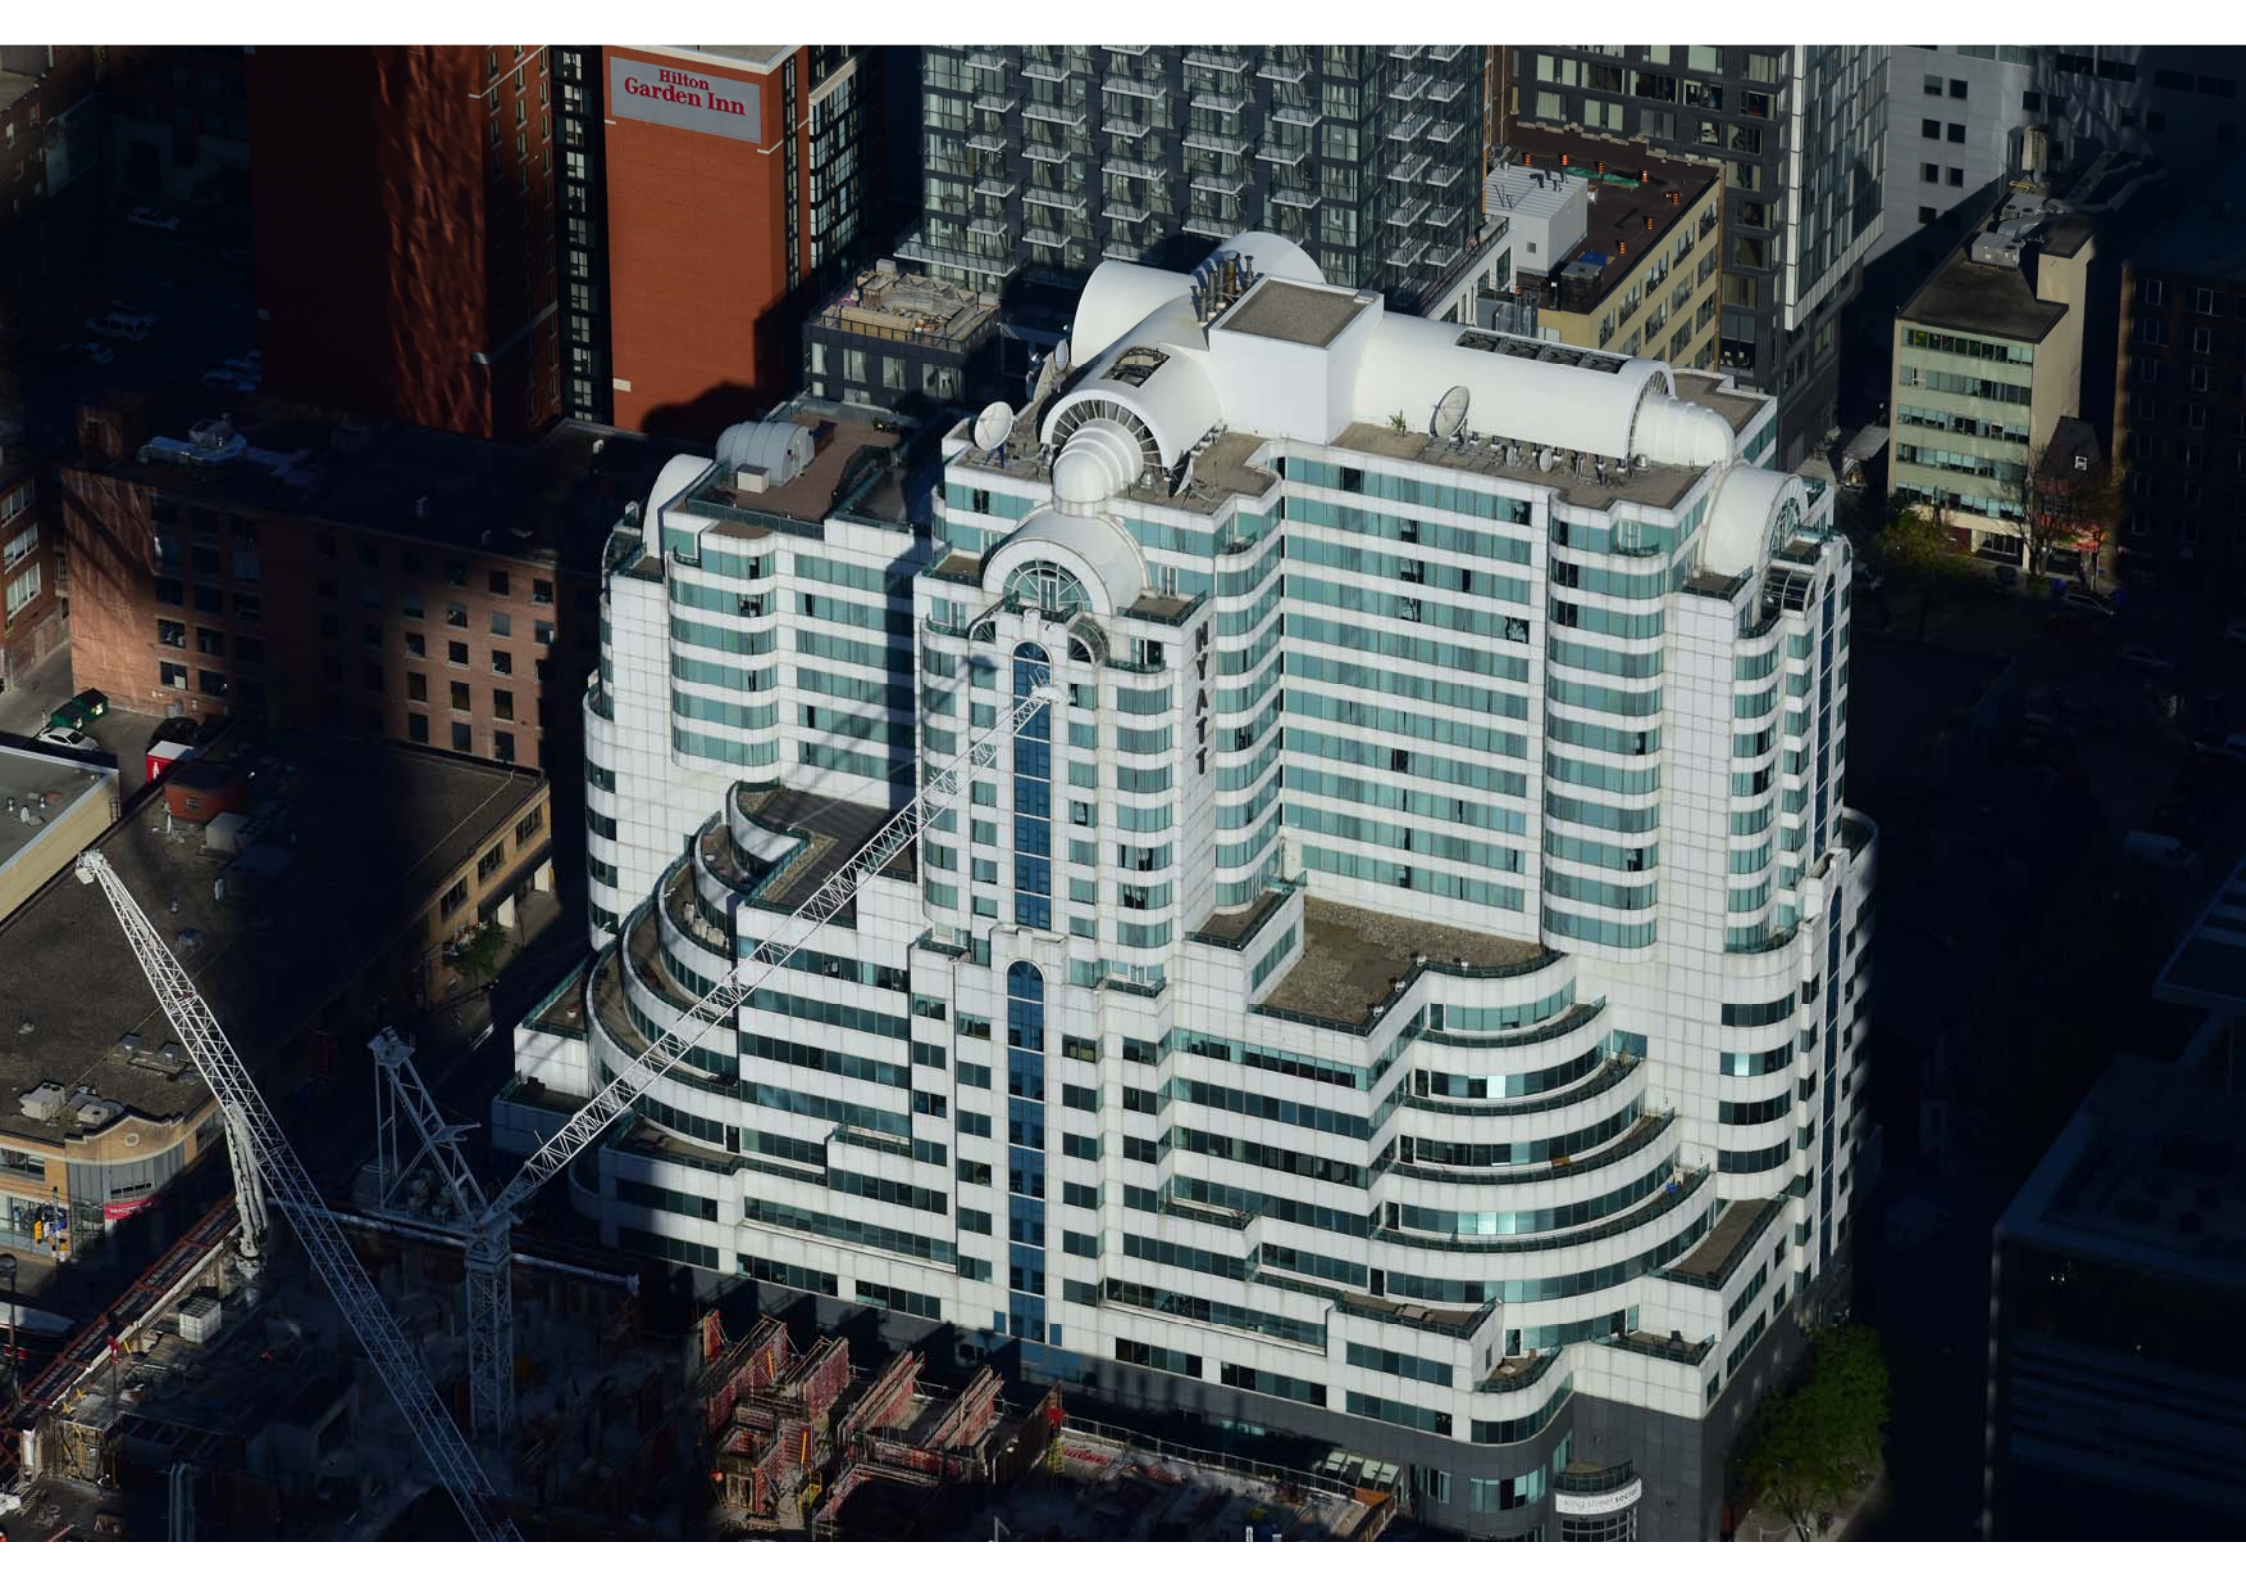

**da Thompson Park**

**da Casa Loma**

Sheraton Centre

Hilton

I AM THE MASTER OF MY FATE

BIG BANG THEORY

Hilton  
Garden Inn

King Street Tower

HYATT

MEC

NHL  
CENTENNIAL  
EXHIBIT

the denon market

SOHO HOTEL METROPOLITAN

**JAMESON**  
Triple Distilled,  
Twice as Smooth

PATTISON

SOHO HOTEL METROPOLITAN