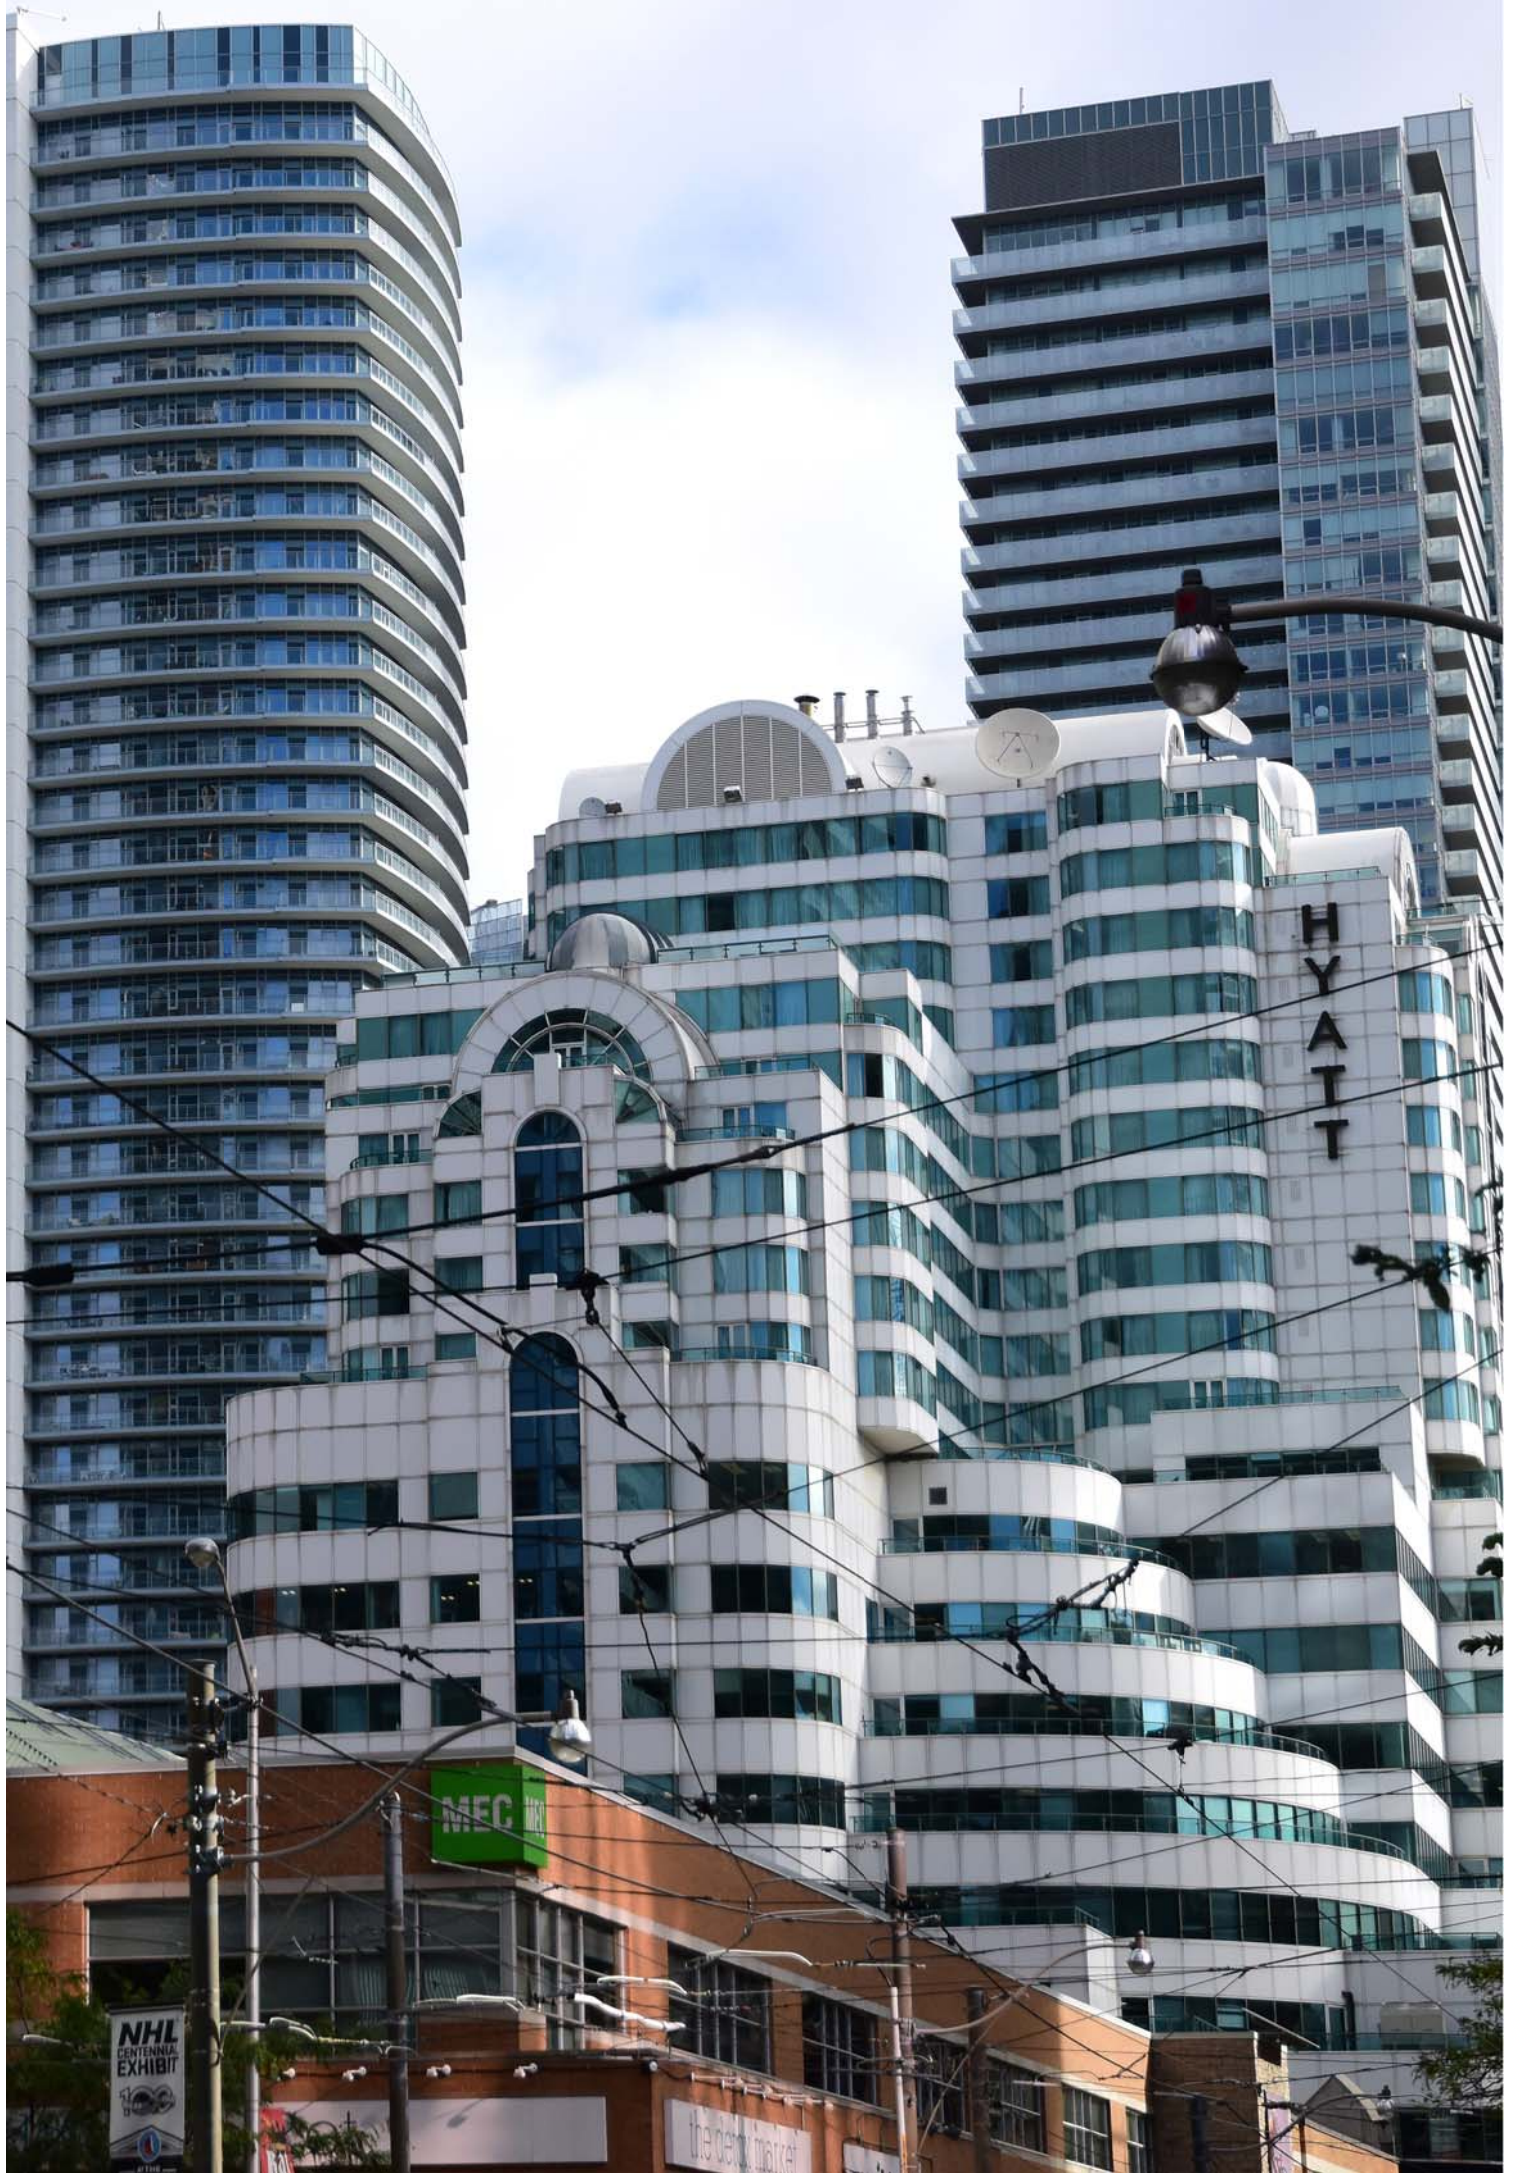

**da Thompson Park**

**da Casa Loma**

Sheraton Centre

Hilton

I AM THE MASTER OF MY FATE

BIG BANG THEORY

Hilton  
Garden Inn

King Street Tower

HYATT

MEC

NHL  
CENTENNIAL  
EXHIBIT

the denon market

SOHO HOTEL METROPOLITAN

**JAMESON**  
Triple Distilled,  
Twice as Smooth

PATTISON

SOHO HOTEL METROPOLITAN