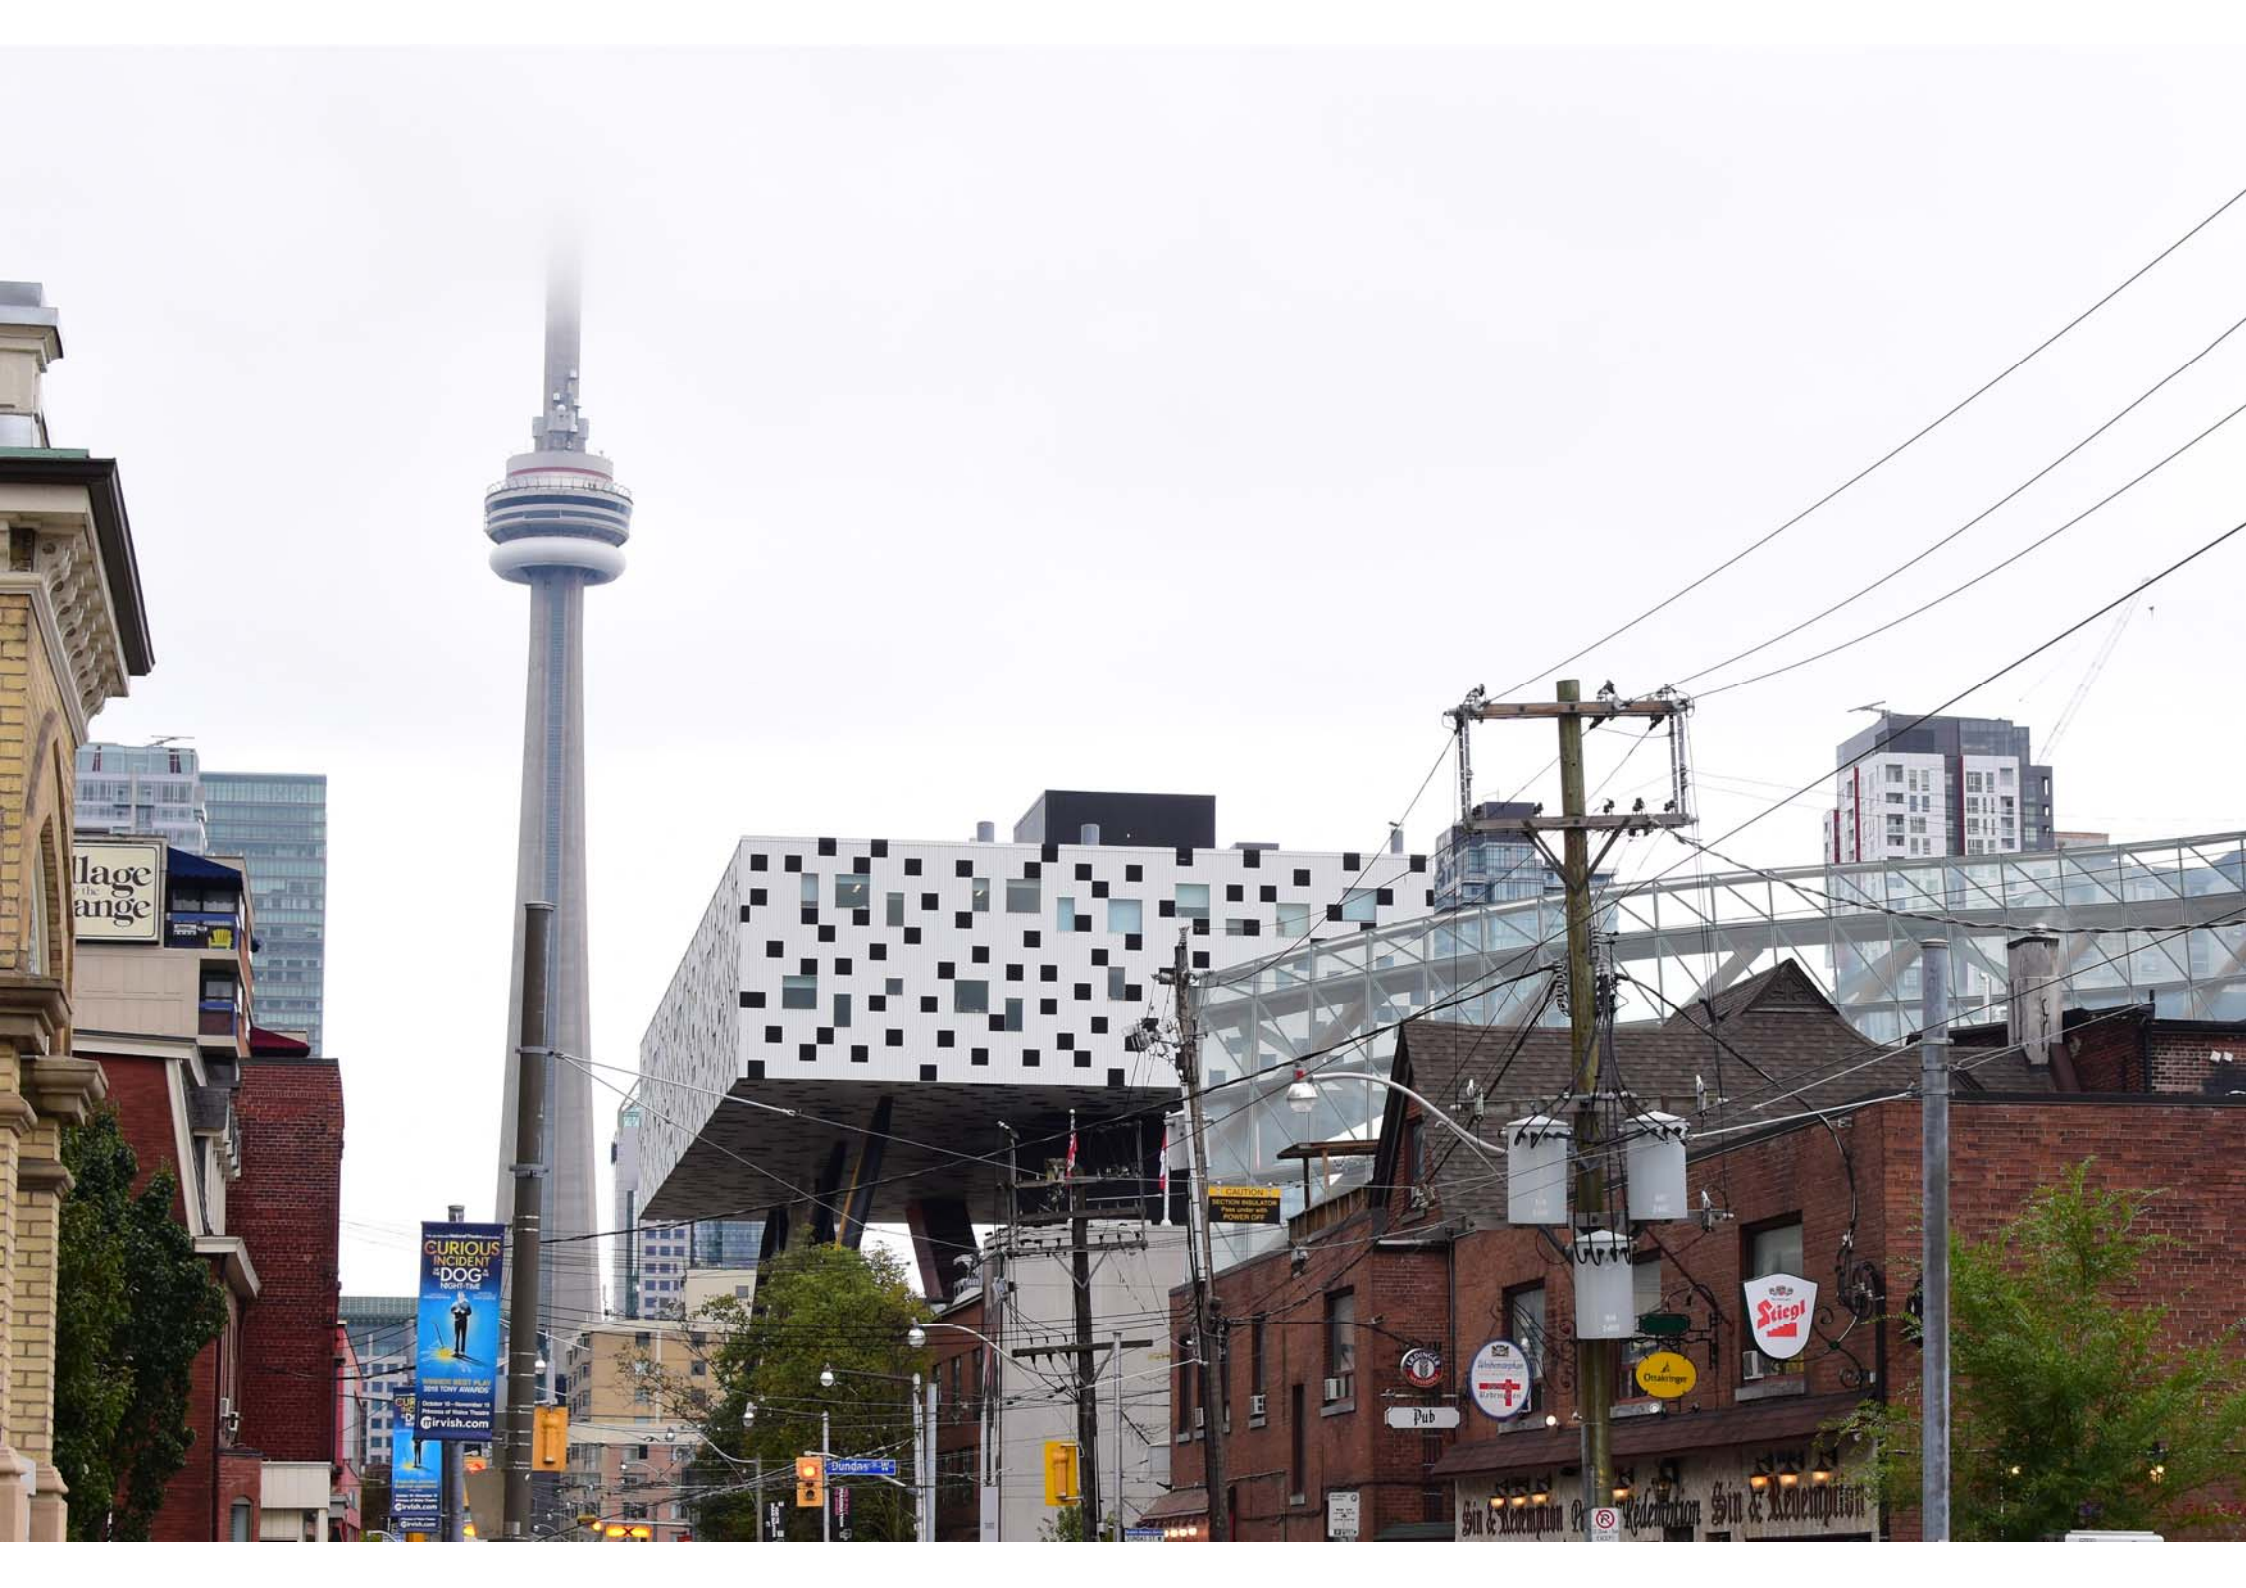

**da Thompson Park**

**da Casa Loma**

Sheraton Centre

Hilton

I AM THE MASTER OF MY FATE

BIG BANG THEORY

Hilton  
Garden Inn

King Street Tower

HYATT

MEC

NHL  
CENTENNIAL  
EXHIBIT

the denon market

SOHO HOTEL METROPOLITAN

**JAMESON**  
Triple Distilled,  
Twice as Smooth

PATTISON

SOHO HOTEL METROPOLITAN